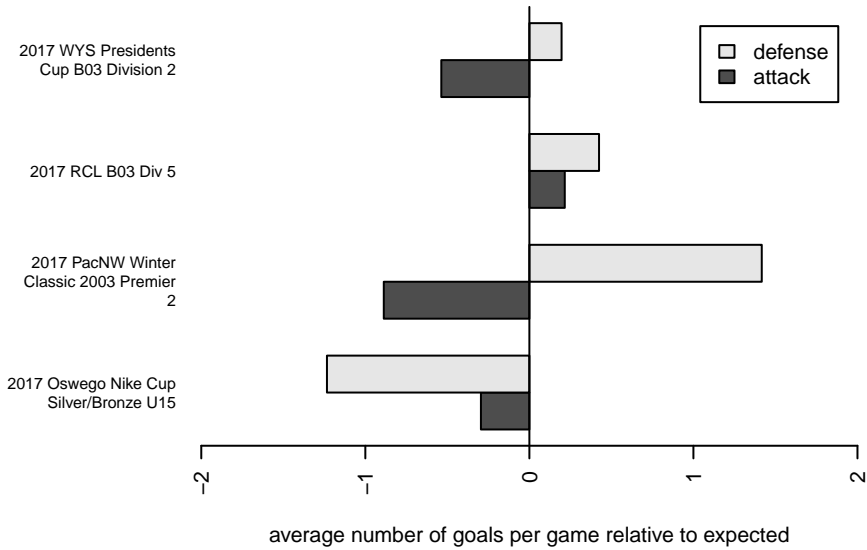

Performance relative to 13 month average