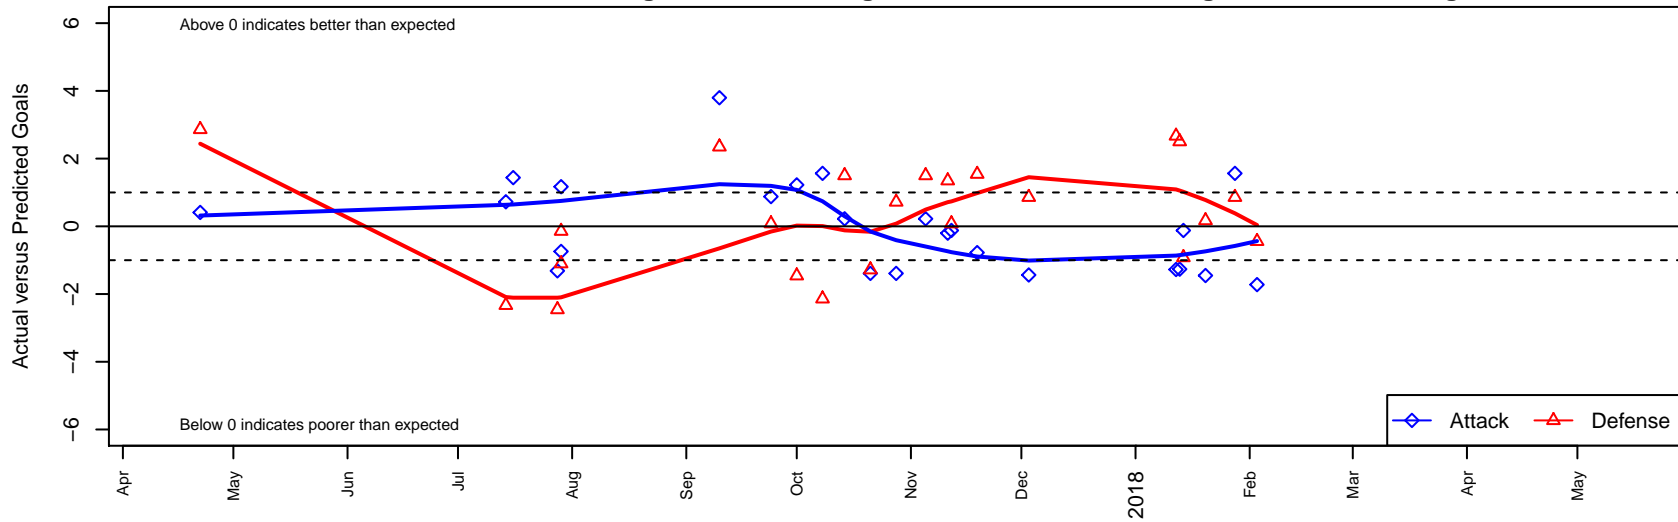

# Crossfire Premier C B03

Crossfire Premier SC  
 Redmond, WA  
 B03 total strength=1027  
 attack=3.55 defense=1.36  
 fall league = RCL B03 Div 5  
 notes= Mercado 2014-16

alt names used:  
 Crossfire Premier B03 C  
 CROSSFIRE PREMIER B03-C (WA)  
 CROSSFIRE PREMIER B03-C (WA)  
 Crossfire Premier B03 C  
 Crossfire Premier B03C

**Crossfire Premier C B03**  
 Dots are actual minus expected GF (blue circles) and GA (red triangles).  
 Blue line is smoothed change in attack strength. Red is smoothed change in defense strength.

**attack and defense variance (black dot)  
relative to other teams  
and top 10 in region**