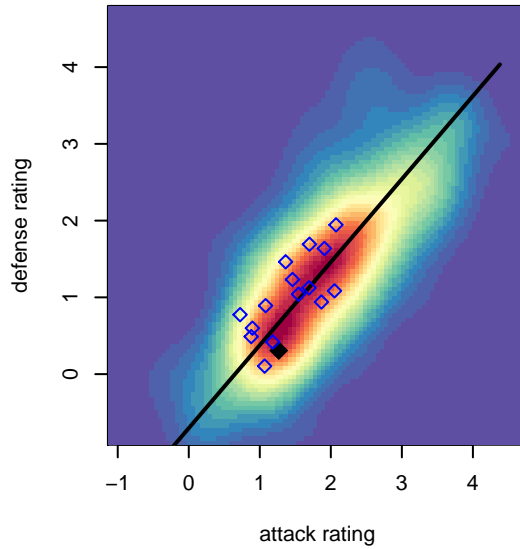

**attack and defense rating
relative to others at age
and all opponents in last 13 months**