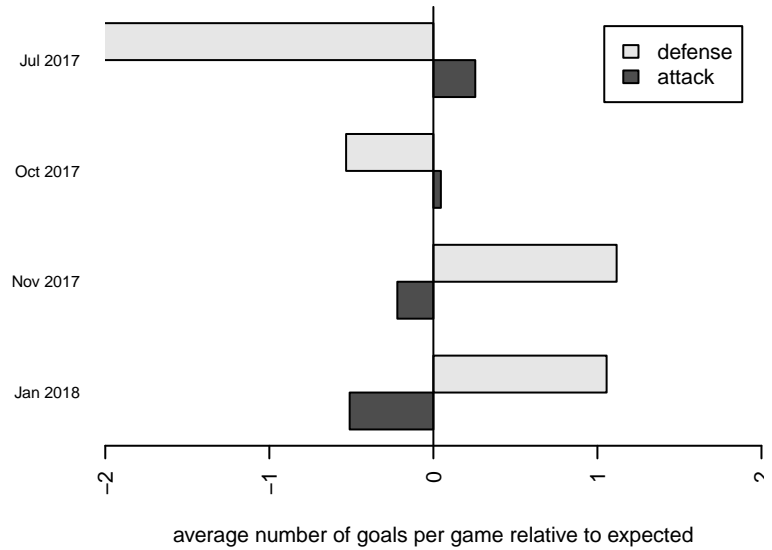

Performance relative to 13 month average