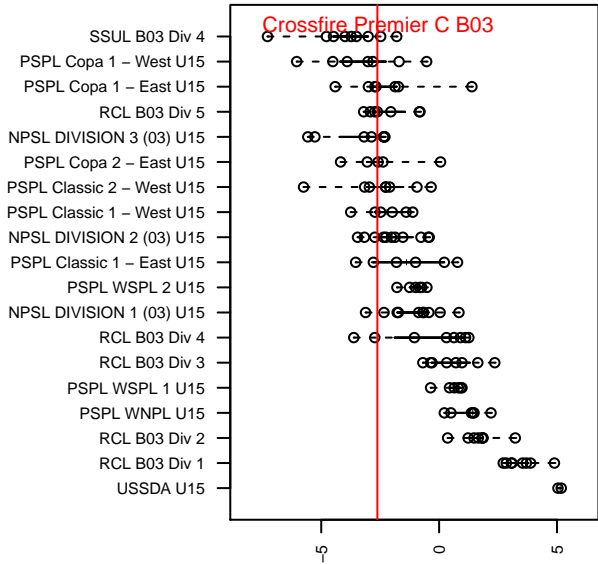

**attack and defense rating
relative to others at age
and all opponents in last 13 months**